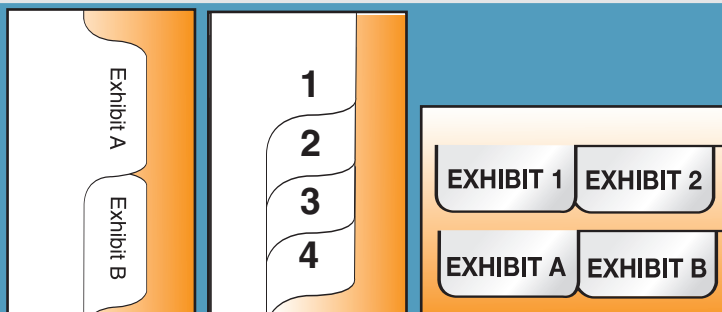

# Legal Indexing & Stock Legal Line

Choose from the three complete lines of Numeric | Alphabetic | Index  
 specific dividers made from recycled materials (100% recycled fiber,  
 30% post-consumer waste, 80# white FSC stock) all in stock printed  
 sizes | color | with clear | front | tension

## Avery Style Exhibit Dividers

Individual Index Tabs - Side Tab and Bottom Tab

- Numeric (1-500)
- Alphabetical and Double Alphabetical (side)
- Exhibit Numeric
- Exhibit Alphabetical
- Index
- Table of Contents
- Appendix